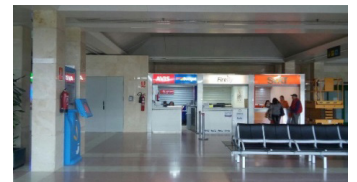

DIRECTIONS TO FIREFLY JEREZ AIRPORT

Arrivals from Terminal:

Exit the baggage claim area and take a left.

Continue through the corridor.

Firefly office is located on the left at the end of the corridor.

Exit the terminal through the glass doors and cross the pedestrian crossing towards the parking in front of the terminal.