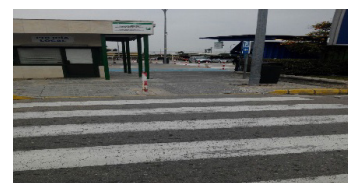

Please ask for the directions to return your vehicle to our staff once you collect your vehicle.
Key box available for out of hours return.