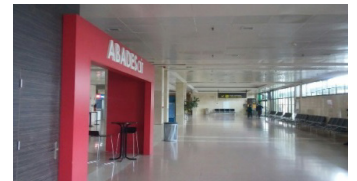

DIRECTIONS TO FIREFLY JEREZ AIRPORT

Arrivals from Terminal:

Exit the baggage claim area and take a left.

Continue through the corridor.

Firefly office is located on the left at the end of the corridor.

Exit the terminal through the glass doors and cross the pedestrian crossing towards the parking in front of the terminal.