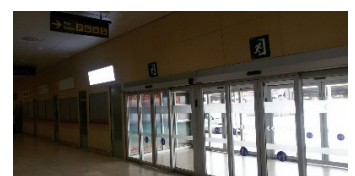

Comments:

Pre-Registration page: To improve your rental process, please register prior to your arrival.
<https://global.fireflycarrental.com/renter_details.html>

Please ask for the directions to return your vehicle to our staff once you collect your rental