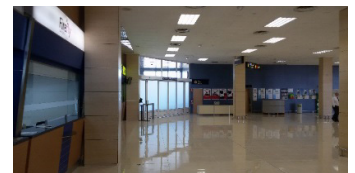

Comments:

Pre-Registration page: To improve your rental process, please register prior to your arrival.
<https://global.fireflycarrental.com/renter_details.html>

Please ask for the directions to return your vehicle to our staff once you collect your rental