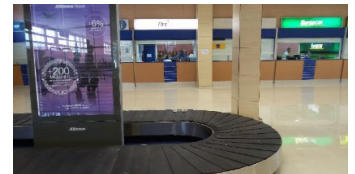

Comments:

Pre-Registration page: To improve your rental process, please register prior to your arrival.
<https://global.fireflycarrental.com/renter_details.html>

Please ask for the directions to return your vehicle to our staff once you collect your rental