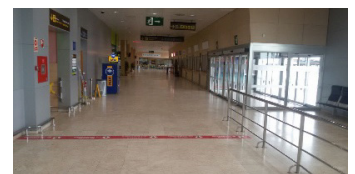

Comments:

Pre-Registration page: To improve your rental process, please register prior to your arrival.
<https://global.fireflycarrental.com/renter_details.html>

Please ask for the directions to return your vehicle to our staff once you collect your rental